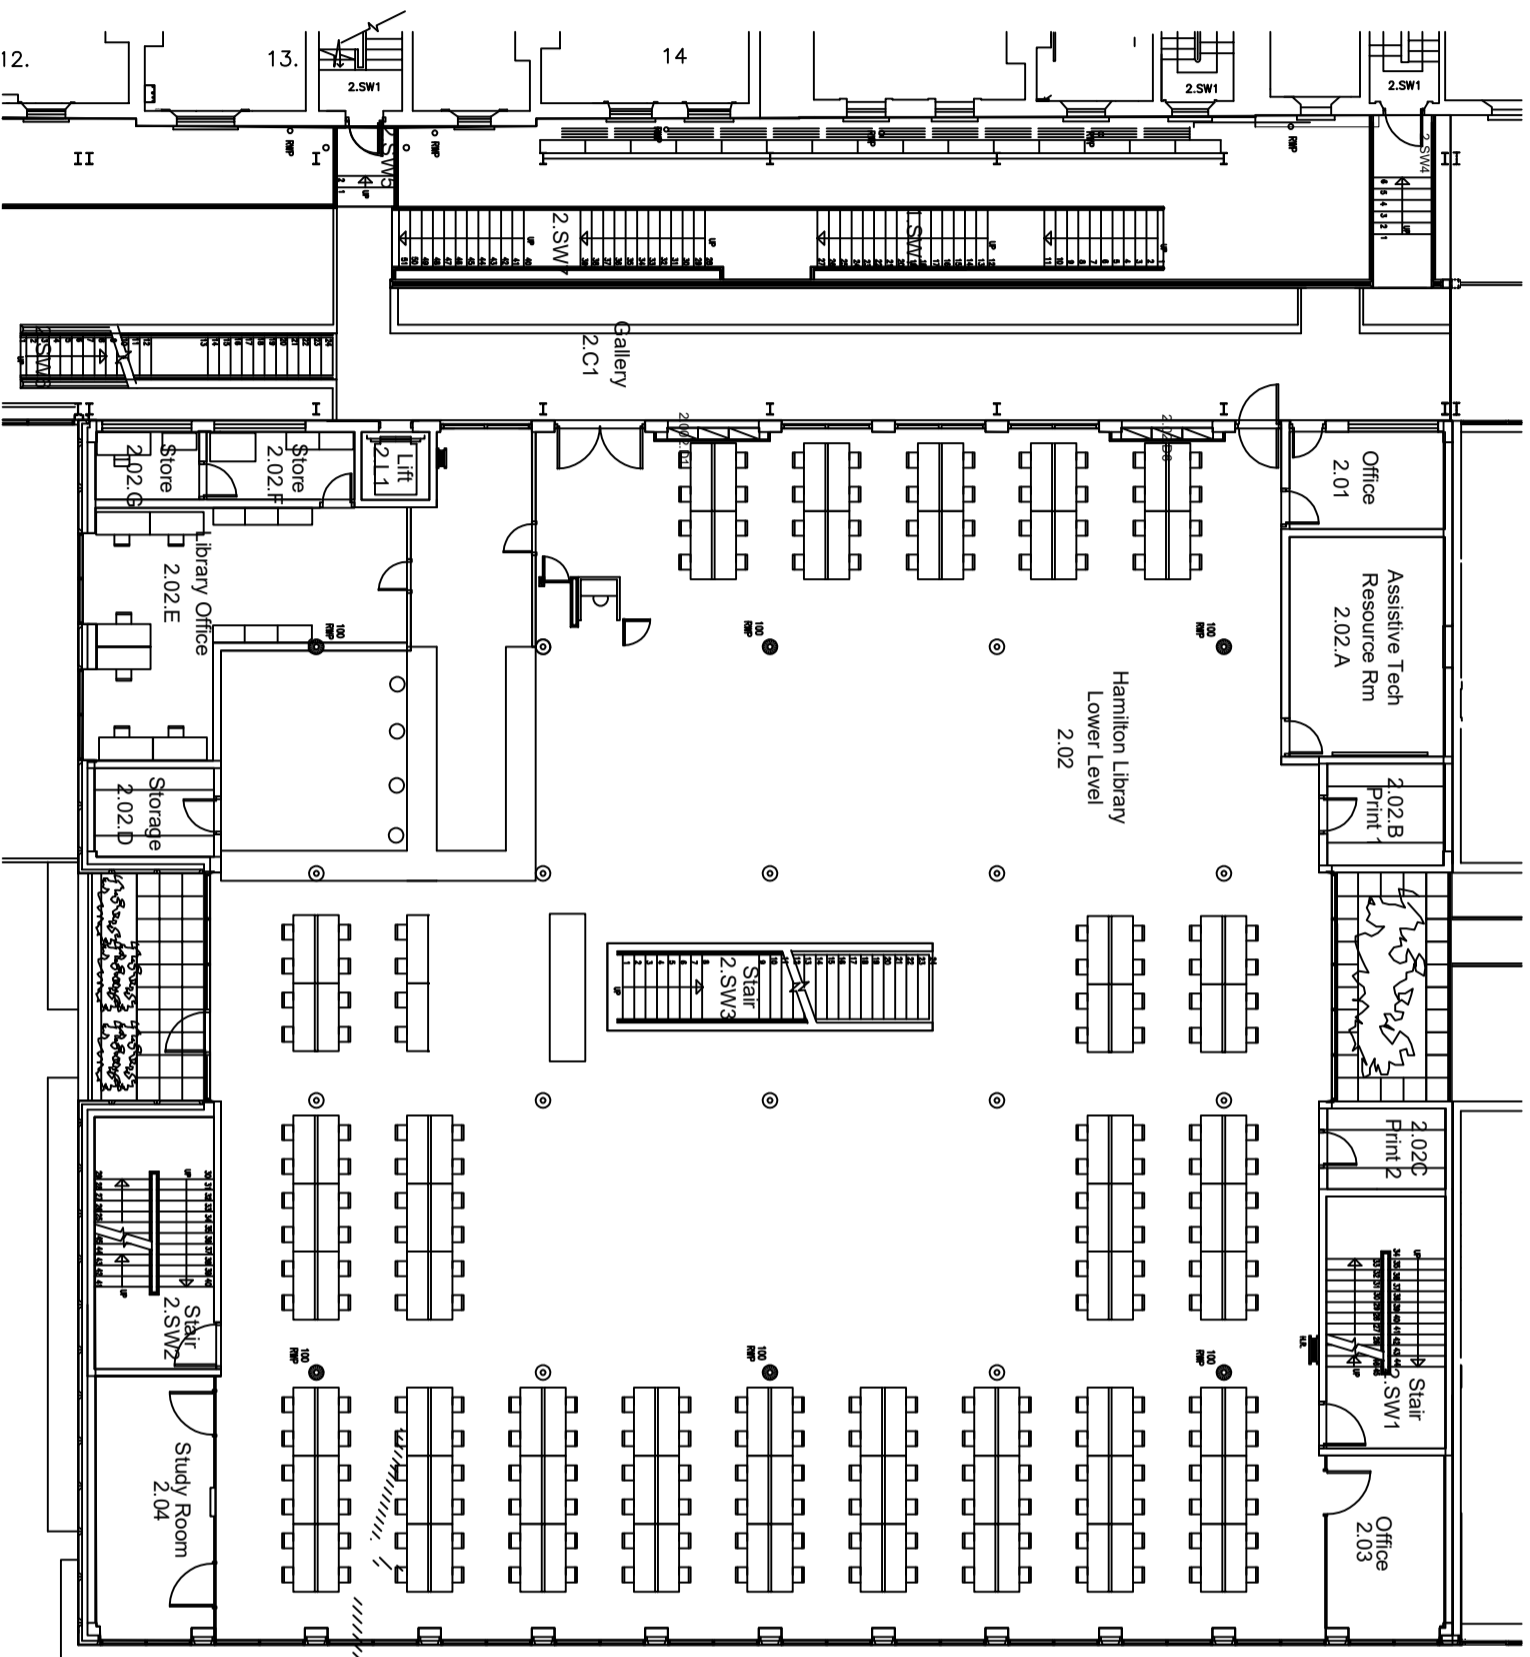

NOTE
NO DIMENSIONS TO BE SCALED FROM THIS DRAWING
ALL DIMENSIONS TO BE CHECKED ON SITE
THIS DRAWING IS TO BE READ IN CONJUNCTION WITH
RELEVANT CONSULTANT'S DRAWINGS
ANY ERRORS AND OMISSIONS TO BE REPORTED TO THIS OFFICE

EXISTING

Trinity College Dublin
Coláiste na Tríonóide, Baile Átha Cliath
The University of Dublin

ESTATES AND FACILITIES DEPARTMENT
TRINITY COLLEGE DUBLIN, DUBLIN 2
T. +353 1 896 4000
estatesandfacilities@tcd.ie www.tcd.ie/estatesandfacilities

BUILDING
EAST END 2/3

WING/FLOOR
HAMILTON
SECOND FLOOR

PROJECT
Planon Space Survey

TITLE
General Arrangement

BUILDING NUMBER: 04-048-001

DATE: 25/05/2020

SCALE: 1:200@A3

DRAWN: Niki Aderdise

CHECKED: Andrew Glendinning

DRAWING NUMBER: 04-048-001_HAMILTON_02