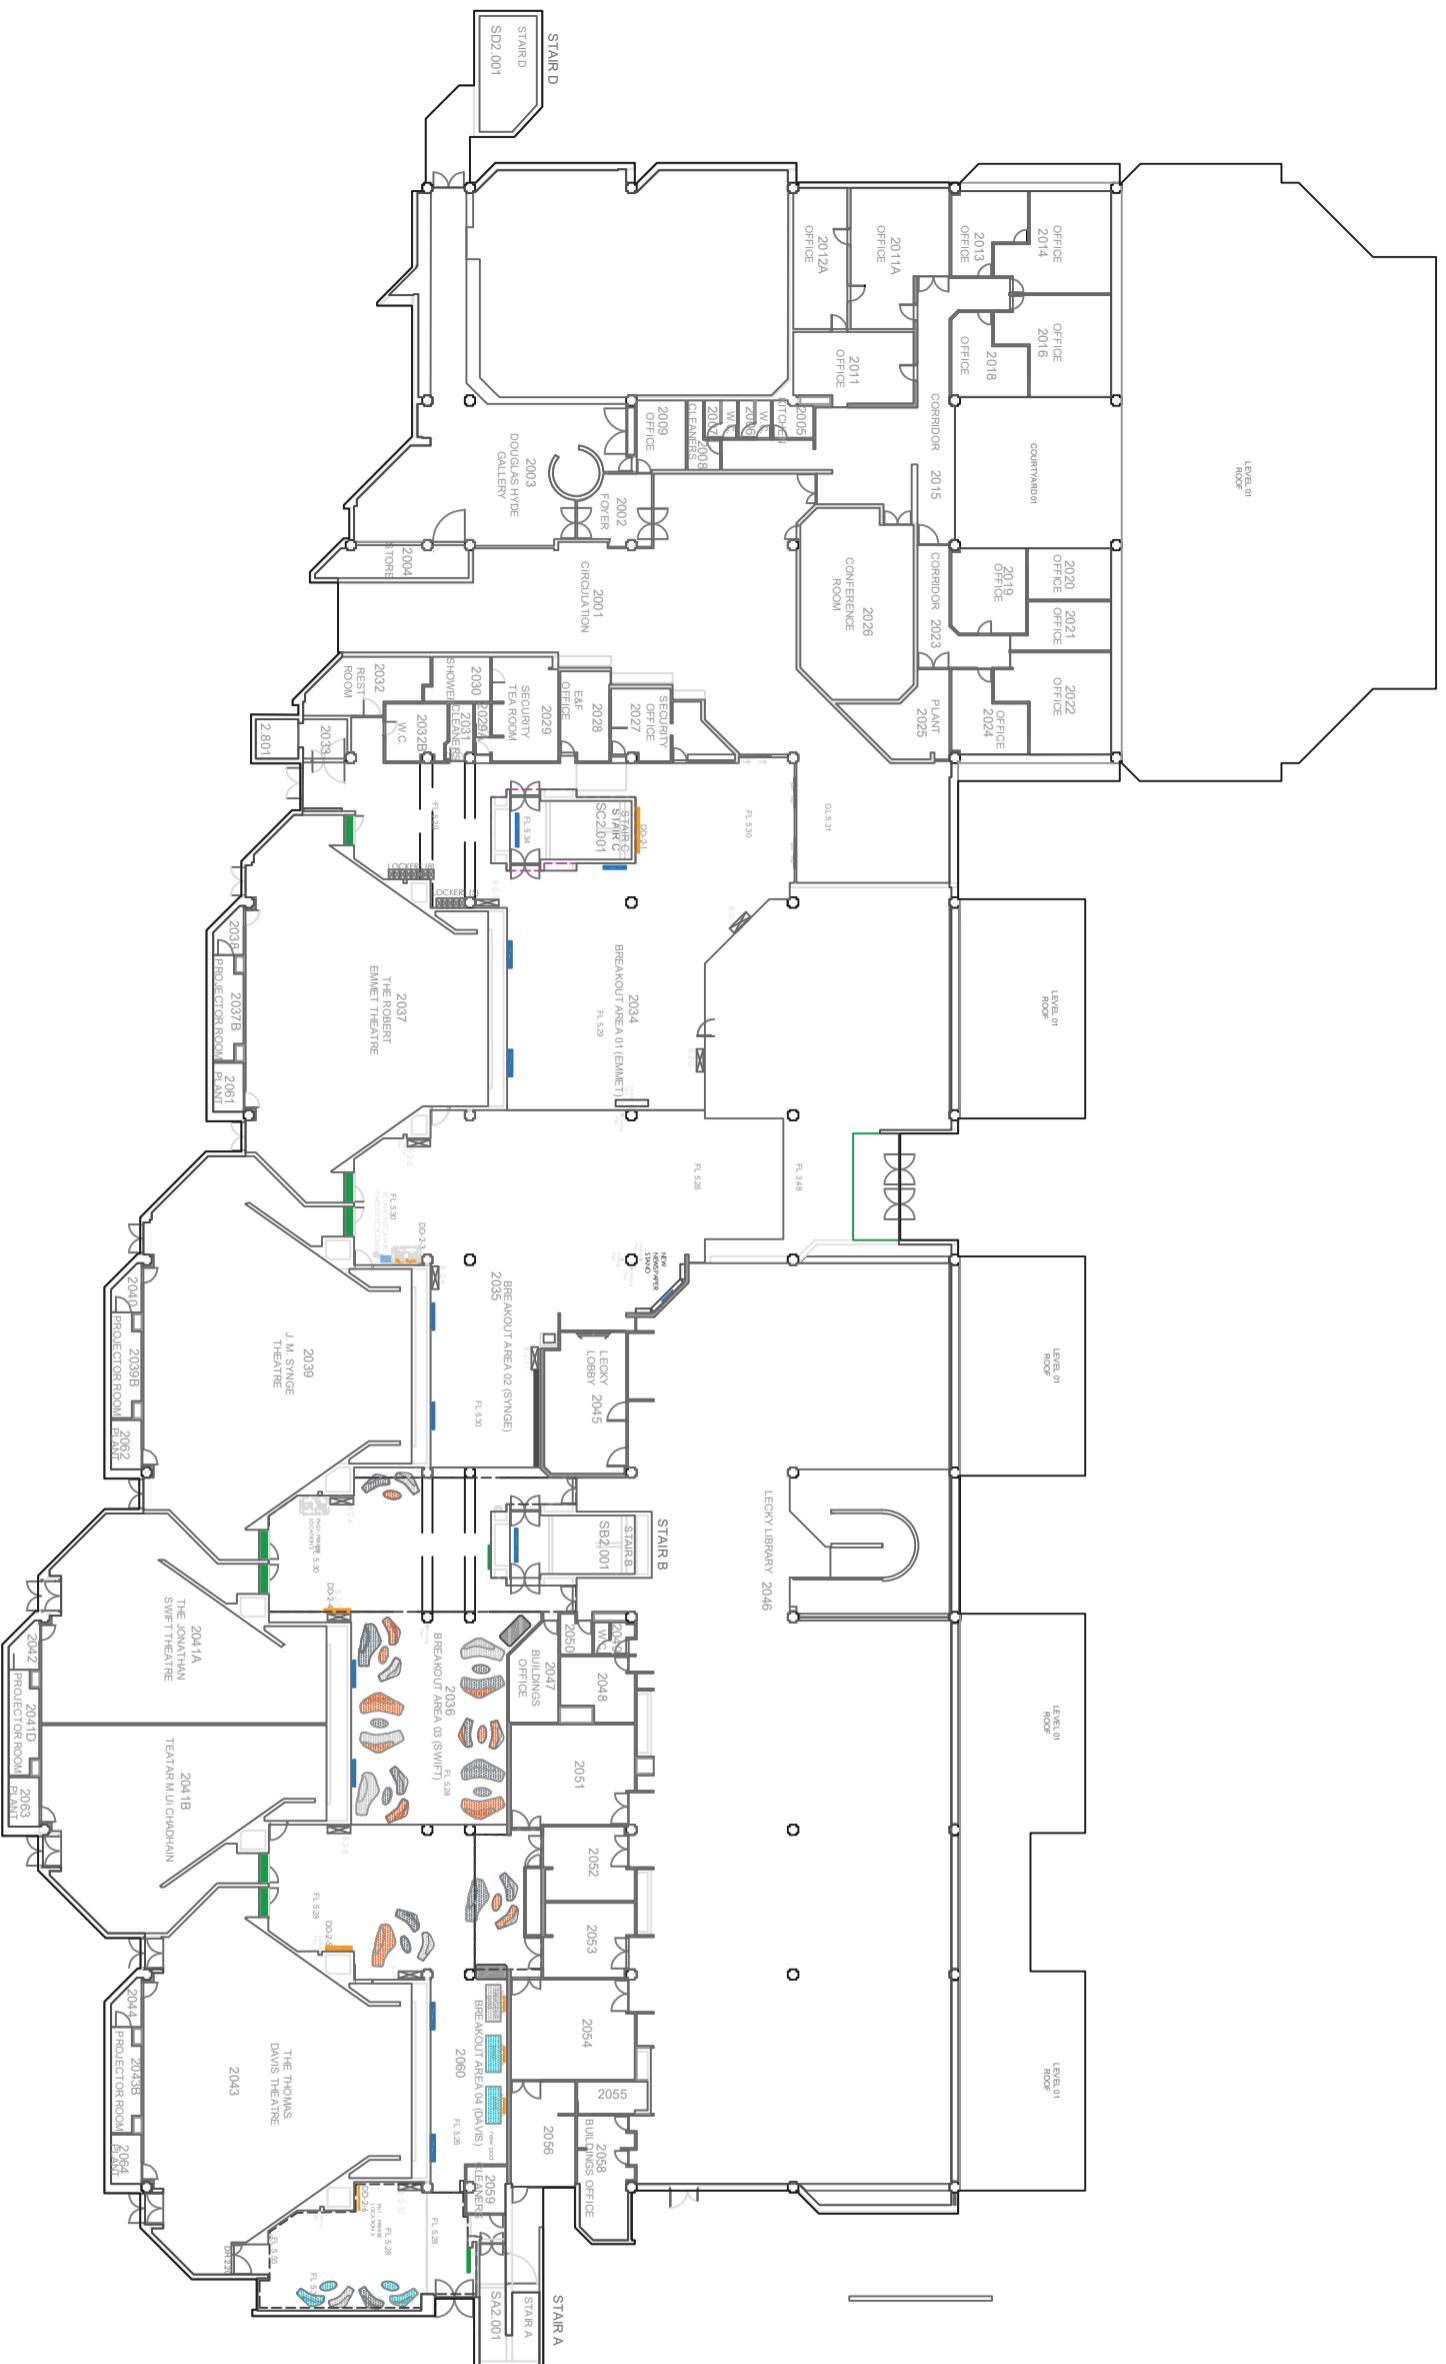

NOTE
 NO DIMENSIONS TO BE SCALED FROM THIS DRAWING
 ALL DIMENSIONS TO BE CHECKED ON SITE
 THIS DRAWING IS TO BE READ IN CONJUNCTION WITH
 RELEVANT CONSULTANTS DRAWINGS
 ANY ERRORS AND OMISSIONS TO BE REPORTED TO THIS OFFICE

TITLE
GENERAL ARRANGEMENT

BUILDING NUMBER	01-019
DATE:	30.11.2020
SCALE:	1:400@A3
DRAWN:	Andrew Glendinning
CHECKED:	Niki Alderice
DRAWING NUMBER	01-019_Arts_Building_02